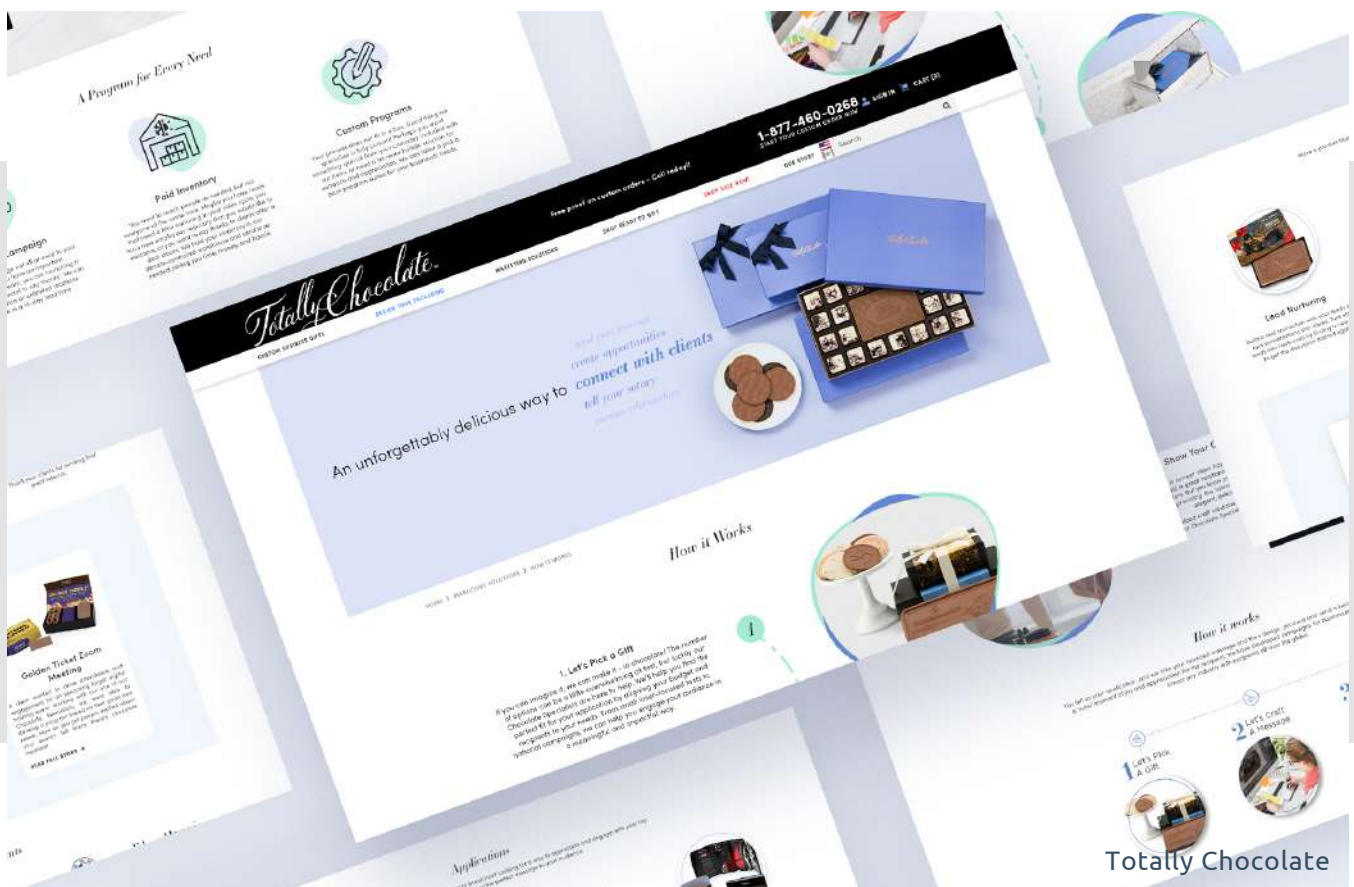

ONLINE SHOP

E-COMMERCE WEBSITE

- ❑ Professionally designed E-commerce template;
- ❑ Creating a user Basket/Cart and Checkout;
- ❑ Online payment integration with platforms such as PayPal & Stripe;
- ❑ Up to 20 products to be added by the developers initially;
- ❑ Responsive on all devices;
- ❑ Standard email notifications for completed purchases;
- ❑ Creating a product page for each item;
- ❑ Page speed optimisation;
- ❑ Sitemap;
- ❑ Adding contact details and social media links;
- ❑ Contact form.