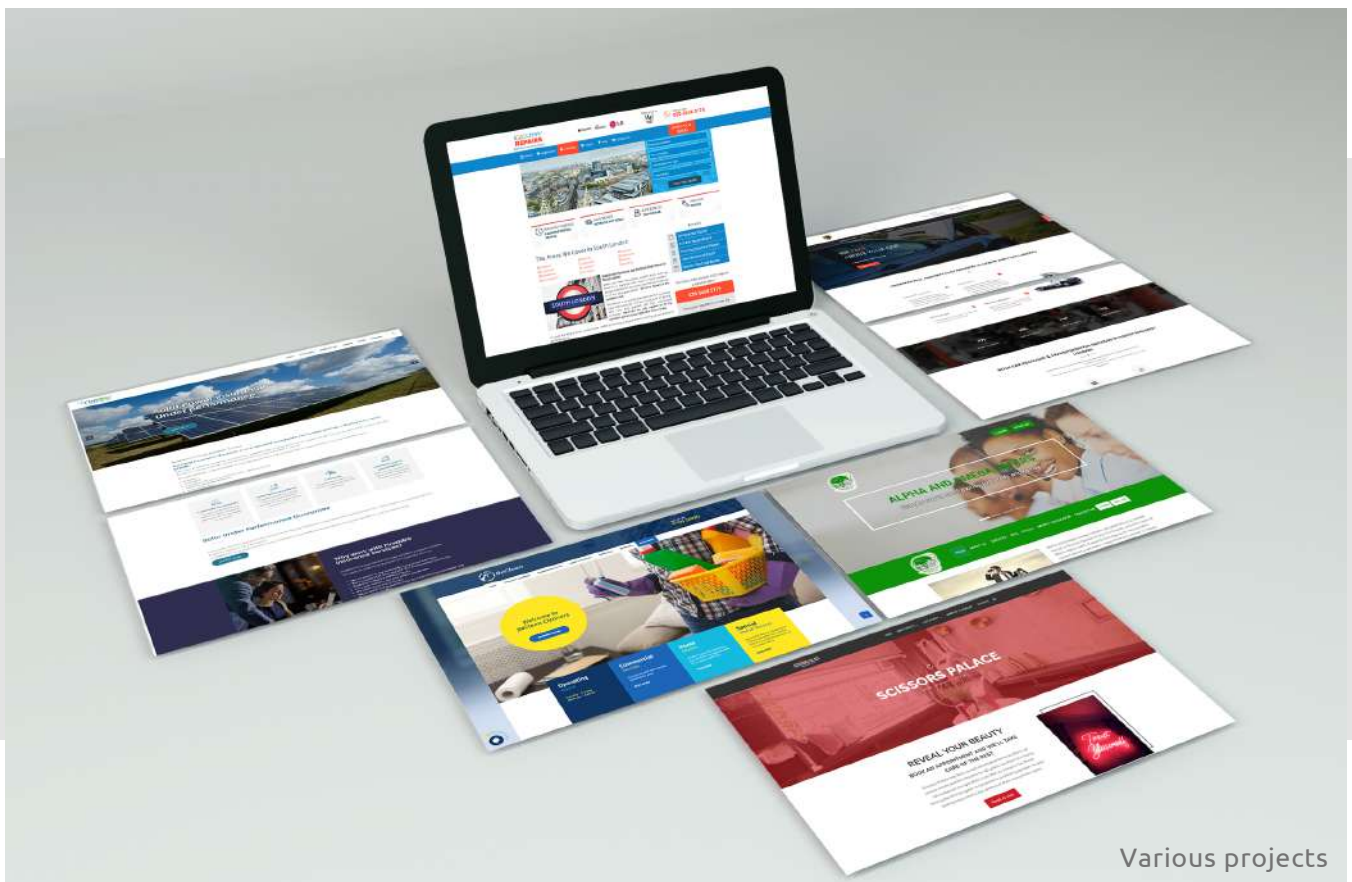

EXAMPLES

- ❑ <https://advancedfirewallsolutions.com/>
- ❑ <https://firstnrg.com/>
- ❑ <https://www.beclean-abingdon.co.uk/>
- ❑ <https://barcelona-logistica.es/en/>
- ❑ <https://www.alphadomega.com/>
- ❑ <https://recovery4cars.co.uk/>
- ❑ <https://exclusiverepairs.co.uk/>
- ❑ <https://www.scissorspalacelondon.com/>

Various projects