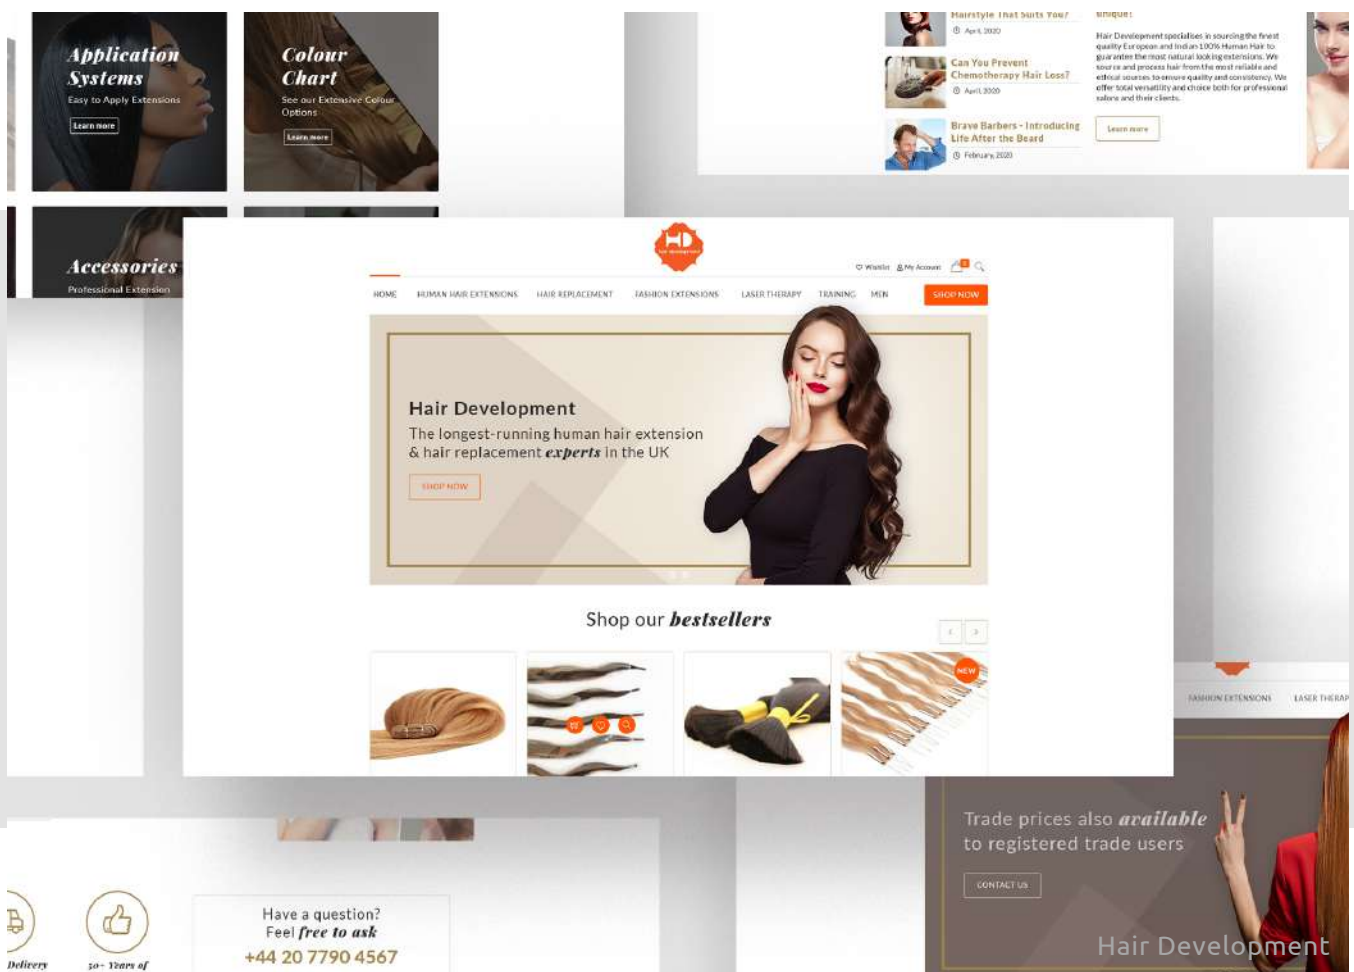

Various projects

ONLINE SHOP

E-COMMERCE WEBSITE

- ❑ Professionally designed E-commerce template;
- ❑ Creating a user Basket/Cart and Checkout;
- ❑ Online payment integration with platforms such as PayPal & Stripe;
- ❑ Up to 20 products to be added by the developers initially;
- ❑ Responsive on all devices;
- ❑ Standard email notifications for completed purchases;
- ❑ Creating a product page for each item;
- ❑ Page speed optimisation;
- ❑ Sitemap;
- ❑ Adding contact details and social media links;
- ❑ Contact form.

EXAMPLES

- 🔗 <https://kindconcentratescbd.com/>
- 🔗 <https://totallychocolate.com/>
- 🔗 <https://www.hair-development.com/>
- 🔗 <https://gaffasoptical.com/>

E-COMMERCE

CUSTOM FRANCHISE WEBSITE

- ❑ Franchise websites representing multiple franchisee centres as well as the main brand
- ❑ Custom booking processes/ custom products/ services
- ❑ Payments to the relevant franchisee
- ❑ Directing orders to the relevant seller
- ❑ Franchise Development process
- ❑ Careers
- etc.